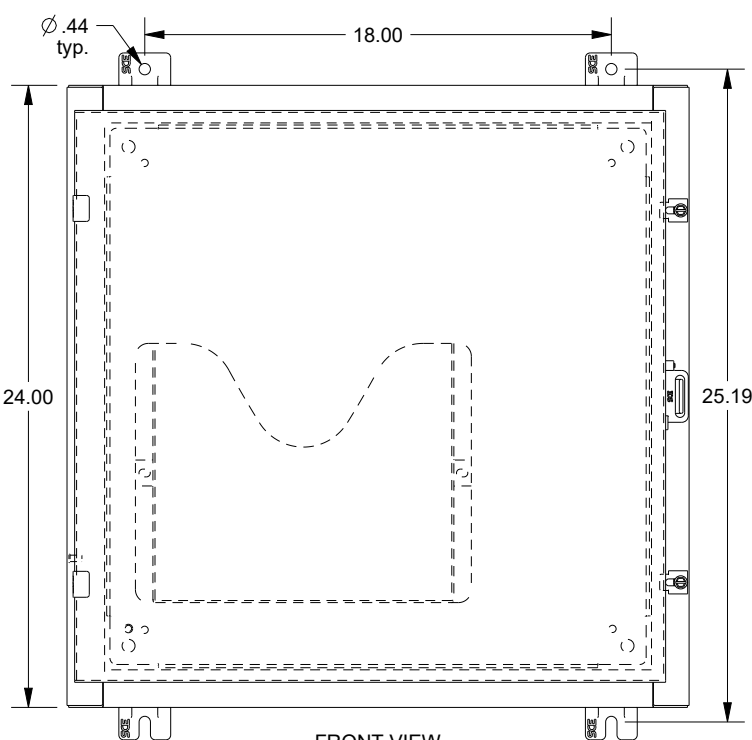

SAGINAW CONTROL & ENGINEERING

SCE-24H2416LP

TOP VIEW

LEFT SIDE VIEW

FRONT VIEW

RIGHT SIDE VIEW

EXTERNAL REAR VIEW

BOTTOM VIEW