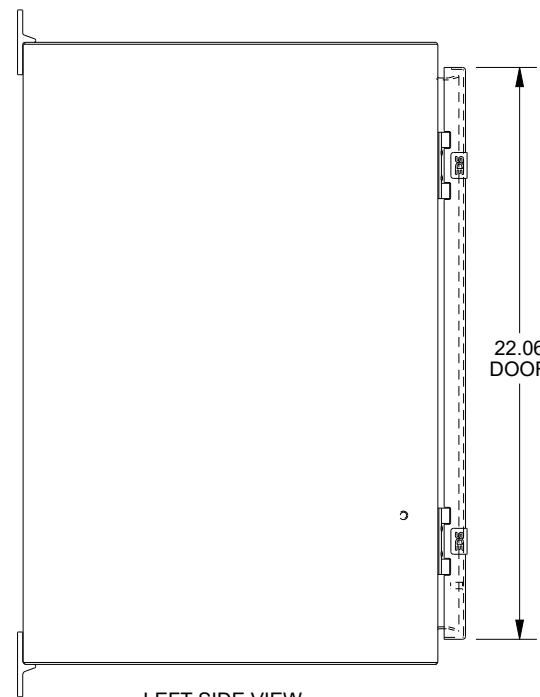

SAGINAW CONTROL & ENGINEERING

SCE-24H2416LP

TOP VIEW

LEFT SIDE VIEW

FRONT VIEW

RIGHT SIDE VIEW

EXTERNAL REAR VIEW

BOTTOM VIEW