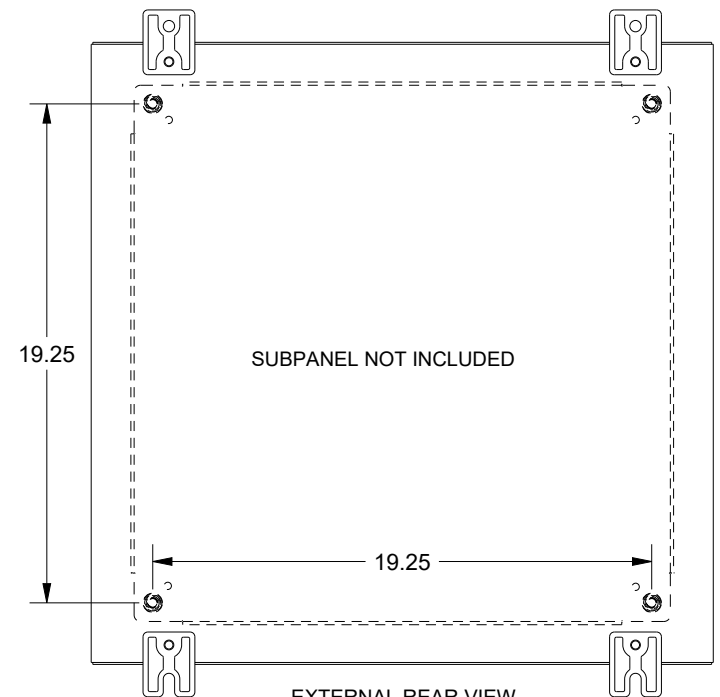

SAGINAW CONTROL & ENGINEERING

SCE-24H2416LP

TOP VIEW

LEFT SIDE VIEW

FRONT VIEW

RIGHT SIDE VIEW

EXTERNAL REAR VIEW

BOTTOM VIEW