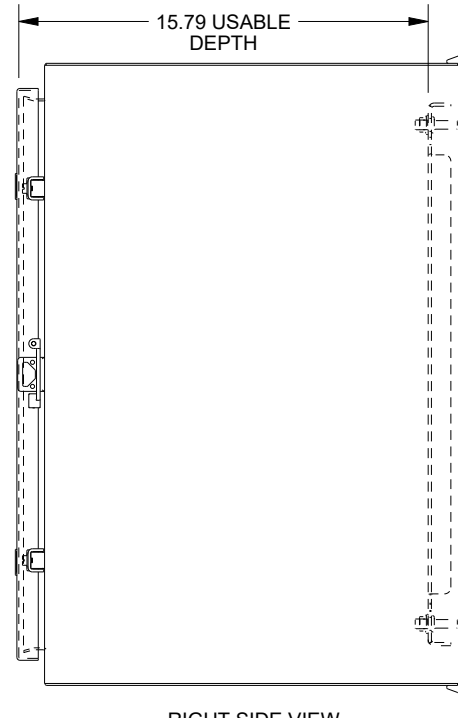

SAGINAW CONTROL & ENGINEERING

SCE-24H2416LP

TOP VIEW

LEFT SIDE VIEW

FRONT VIEW

RIGHT SIDE VIEW

EXTERNAL REAR VIEW

BOTTOM VIEW