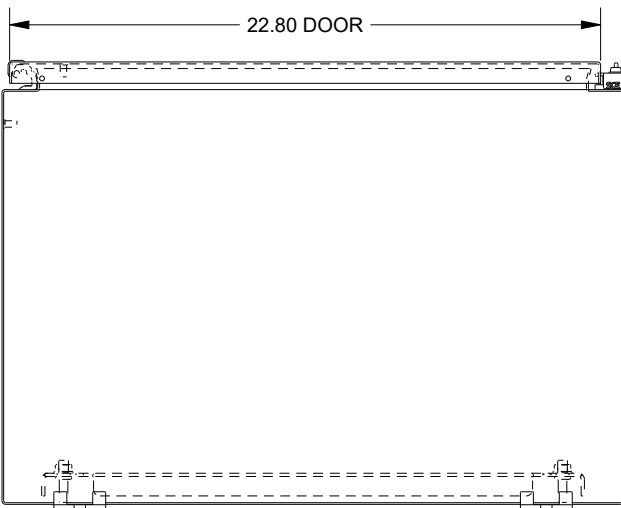

SAGINAW CONTROL & ENGINEERING

SCE-24H2416LP

TOP VIEW

LEFT SIDE VIEW

FRONT VIEW

RIGHT SIDE VIEW

EXTERNAL REAR VIEW

BOTTOM VIEW