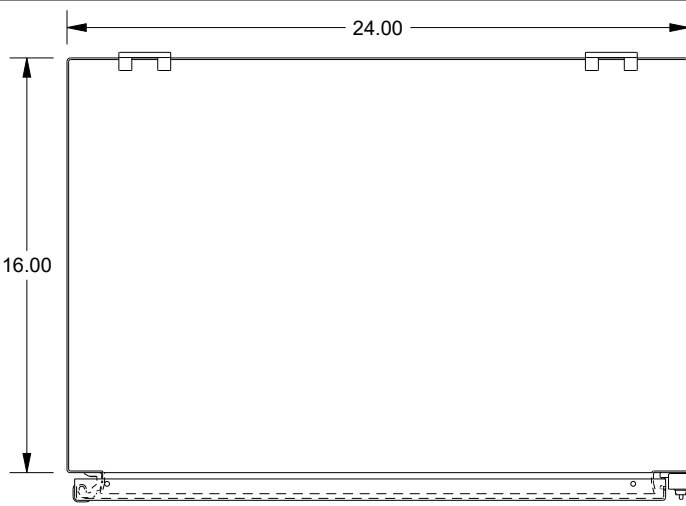

SAGINAW CONTROL & ENGINEERING

SCE-24H2416LP

TOP VIEW

LEFT SIDE VIEW

FRONT VIEW

RIGHT SIDE VIEW

EXTERNAL REAR VIEW

BOTTOM VIEW